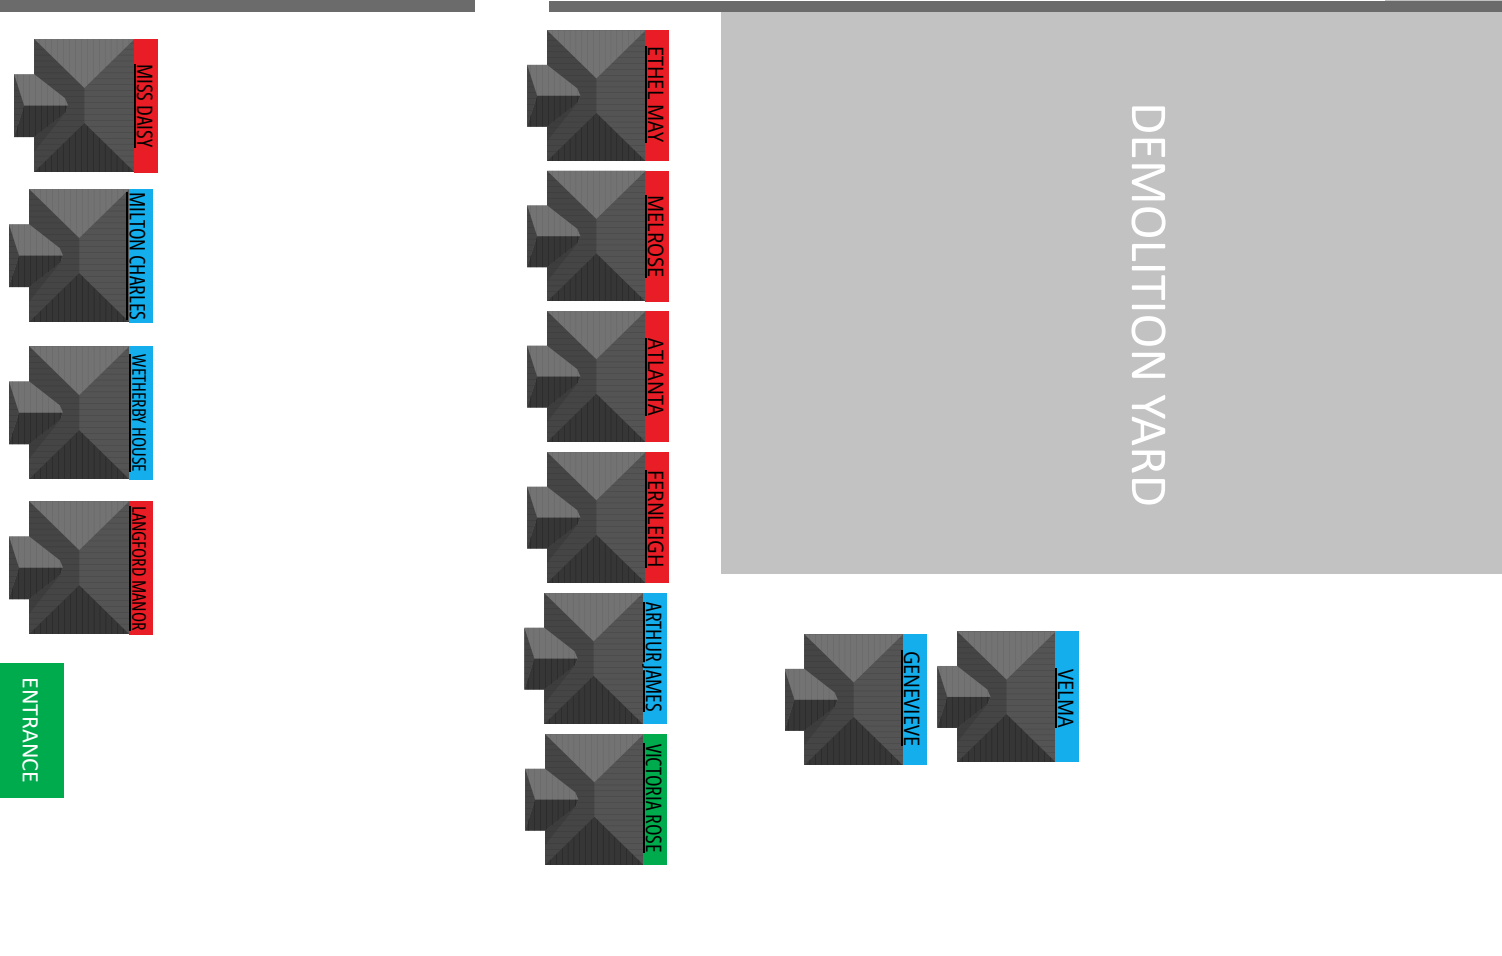

DEMOLITION YARD